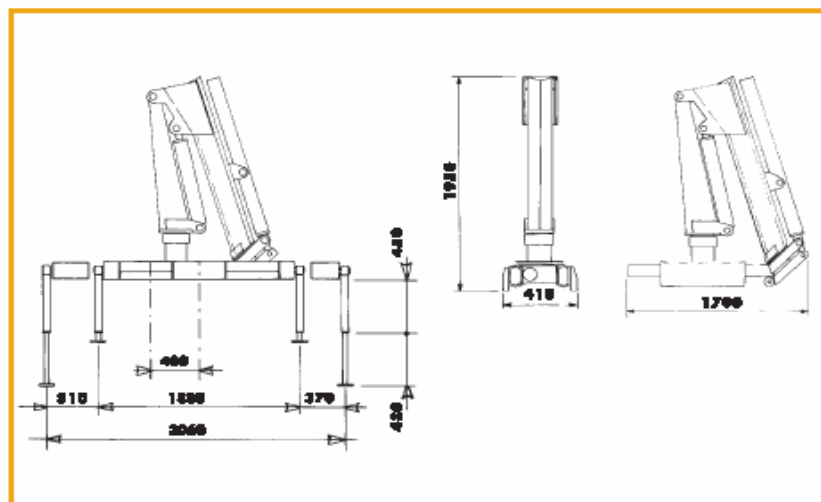

GL2805 Datasheet

Max Lifting Moment	26.6 kNm
Oil Flow	10 dm³/l
Rated Pressure	190 daN/cm²
Tank Capacity	20 dm³
Slewing Angle	360
Slewing Moment	400 daNm

OneCall is a
division of
CraneCare

Free Phone 0800 652 4646