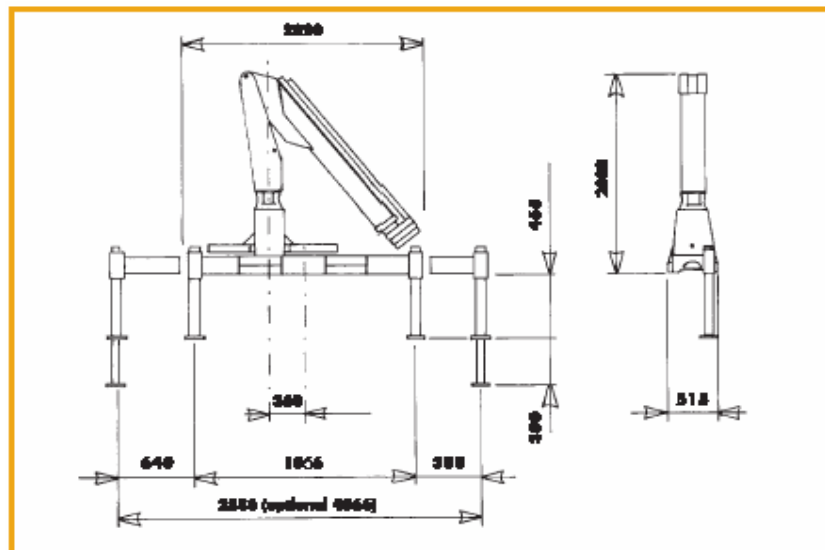

GL4205 Datasheet

Max Lifting Moment	40.2 kNm
Oil Flow	10 dm³/l
Rated Pressure	290 daN/cm²
Tank Capacity	32 dm³
Slewing Angle	360
Slewing Moment	677 daNm

OneCall is a
division of
CraneCare

Free Phone 0800 652 4646