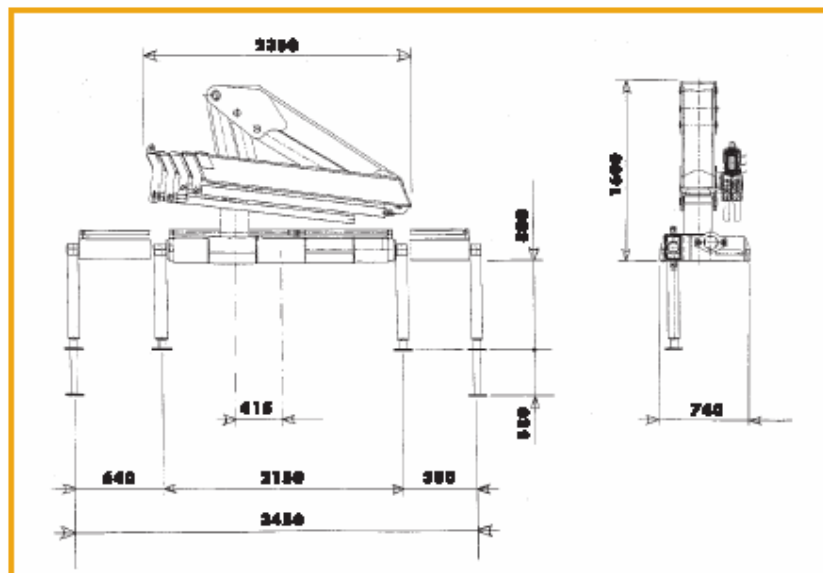

GLA12000 Datasheet

Max Lifting Moment	11.3 kNm
Oil Flow	25 dm³/l
Rated Pressure	310 daN/cm²
Tank Capacity	- dm³
Slewing Angle	360
Slewing Moment	1730 daNm

OneCall is a
division of
CraneCare

Free Phone 0800 652 4646