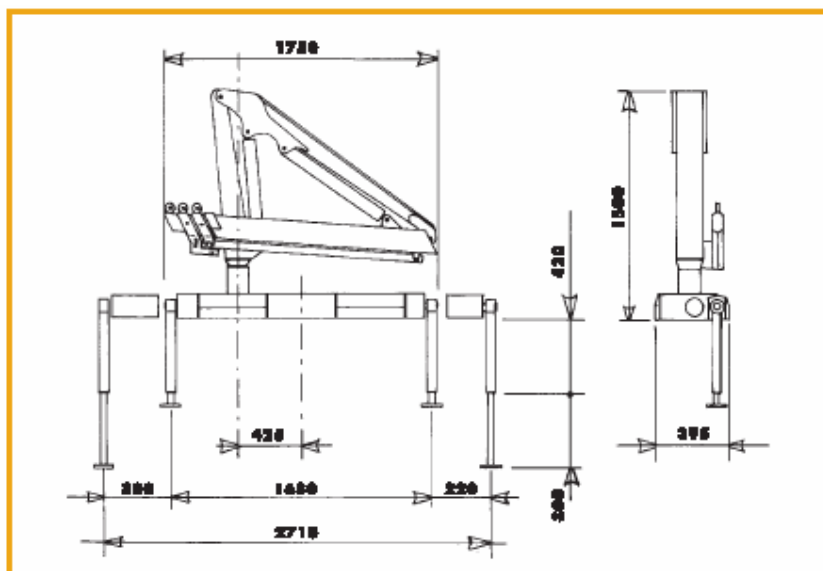

GLA1600 Datasheet

Max Lifting Moment	16.2 kNm
Oil Flow	6 dm³/l
Rated Pressure	170 daN/cm²
Tank Capacity	15 dm³
Slewing Angle	360
Slewing Moment	170 daNm

OneCall is a
division of
CraneCare

Free Phone 0800 652 4646