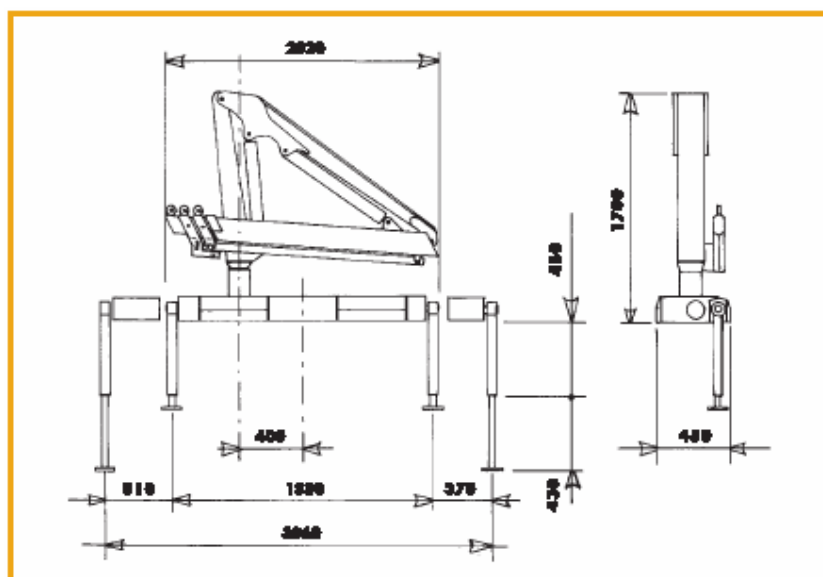

GLA2300 Datasheet

Max Lifting Moment	23.8 kNm
Oil Flow	10 dm³/l
Rated Pressure	165 daN/cm²
Tank Capacity	25 dm³
Slewing Angle	360
Slewing Moment	480 daNm

OneCall is a
division of
CraneCare

Free Phone 0800 652 4646