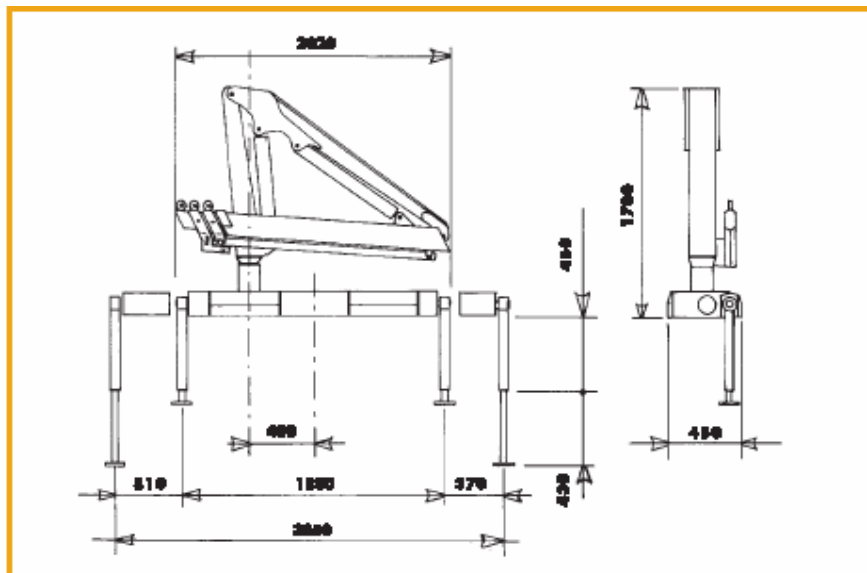

OneCall is a
division of
CraneCare

Free Phone 0800 652 4646

OneCall Solves it All

www.c1call.co.uk

Email Sales@c1call.co.uk

Fax 0121 333 3996

GLA2800 Datasheet

Max Lifting Moment	28.5 kNm
Oil Flow	10 dm³/l
Rated Pressure	190 daN/cm²
Tank Capacity	25 dm³
Slewing Angle	360
Slewing Moment	480 daNm