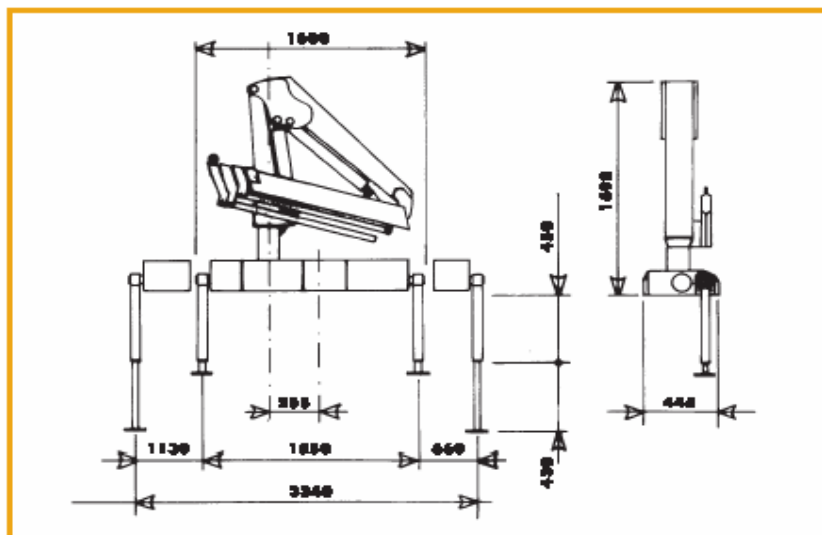

OneCall is a
division of
CraneCare

Free Phone 0800 652 4646

OneCall Solves it All
www.c1call.co.uk

Email Sales@c1call.co.uk
Fax 0121 333 3996

GLA2801 Datasheet

Max Lifting Moment	28.5 kNm
Oil Flow	10 dm³/l
Rated Pressure	190 daN/cm²
Tank Capacity	25 dm³
Slewing Angle	360
Slewing Moment	480 daNm