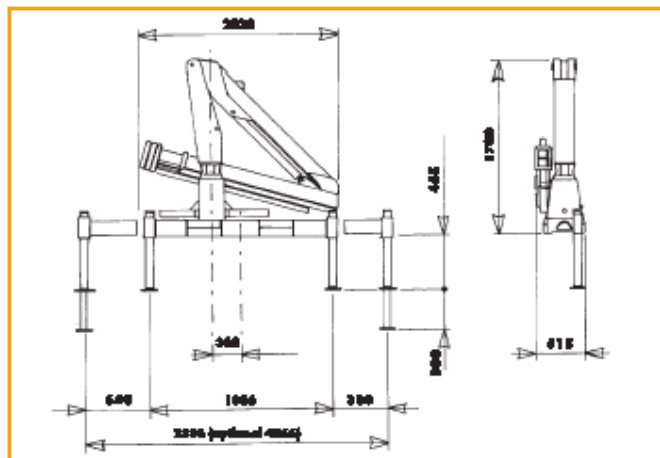

GLA4200 Datasheet

Max Lifting Moment	40.2 kNm
Oil Flow	10 dm³/l
Rated Pressure	290 daN/cm²
Tank Capacity	32 dm³
Slewing Angle	360
Slewing Moment	677 daNm

OneCall is a
division of
CraneCare

Free Phone 0800 652 4646